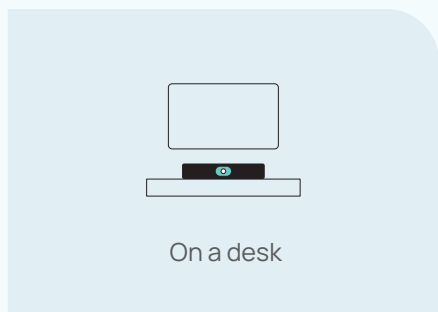

MeetingBar A10 optimizes your huddle space design and minimizes visible cabling with diverse mounting options.