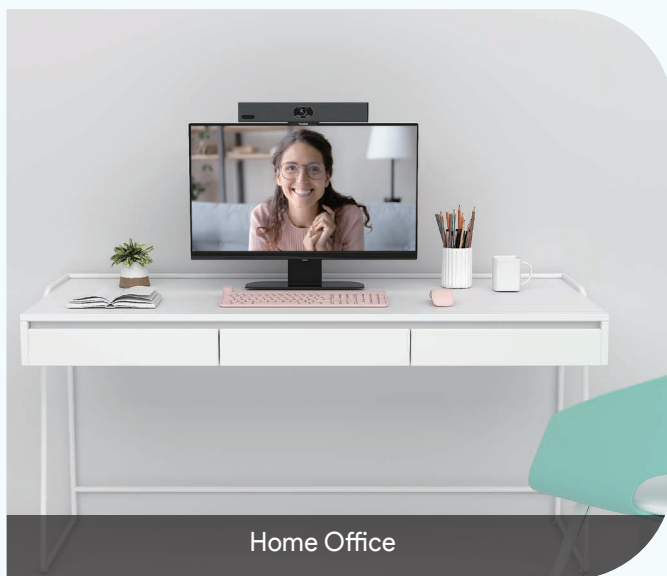

## MeetingBar A10

For Huddle Spaces and Home Office

Compact design

Leading platforms

Quality audio and video

Wireless device mode

Remote device management

# SIMPLE TO MAKE ROOM RIGHT

The Yealink MeetingBar A10 caters to all your huddle space meeting and home office needs. It is compact enough to fit in anywhere. You can set up within minutes and kick off your huddle space meeting in seconds.