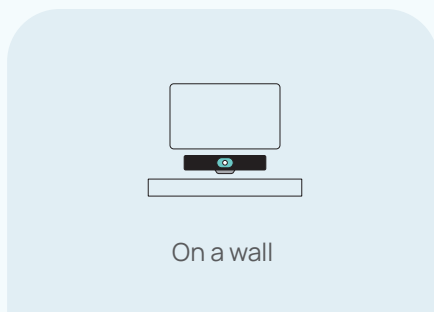

MeetingBar A10 optimizes your huddle space design and minimizes visible cabling with diverse mounting options.